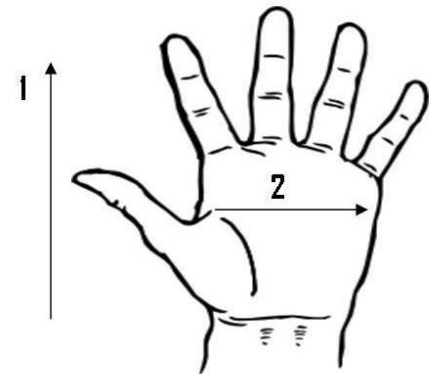

Applications:

Used for automotive, plumbing, manufacturing, security, law enforcement and transportation.

Technical Data:

Model Number: V900

Material: Nitrile

Color: Blue

Cuff Style: Beaded

Packaging: 10 Boxes Case

UOM: Case

Sizes: S-2XL (V900PF), S-XL (V900)

Dimensions (MM)

Size Available	S	M	L	XL	2XL
Total Length (1)	MIN 240	MIN 240	MIN 240	MIN 240	MIN 240
Palm Width (2)	84	94	105	113	117

*Tolerance of measurement \pm 5%