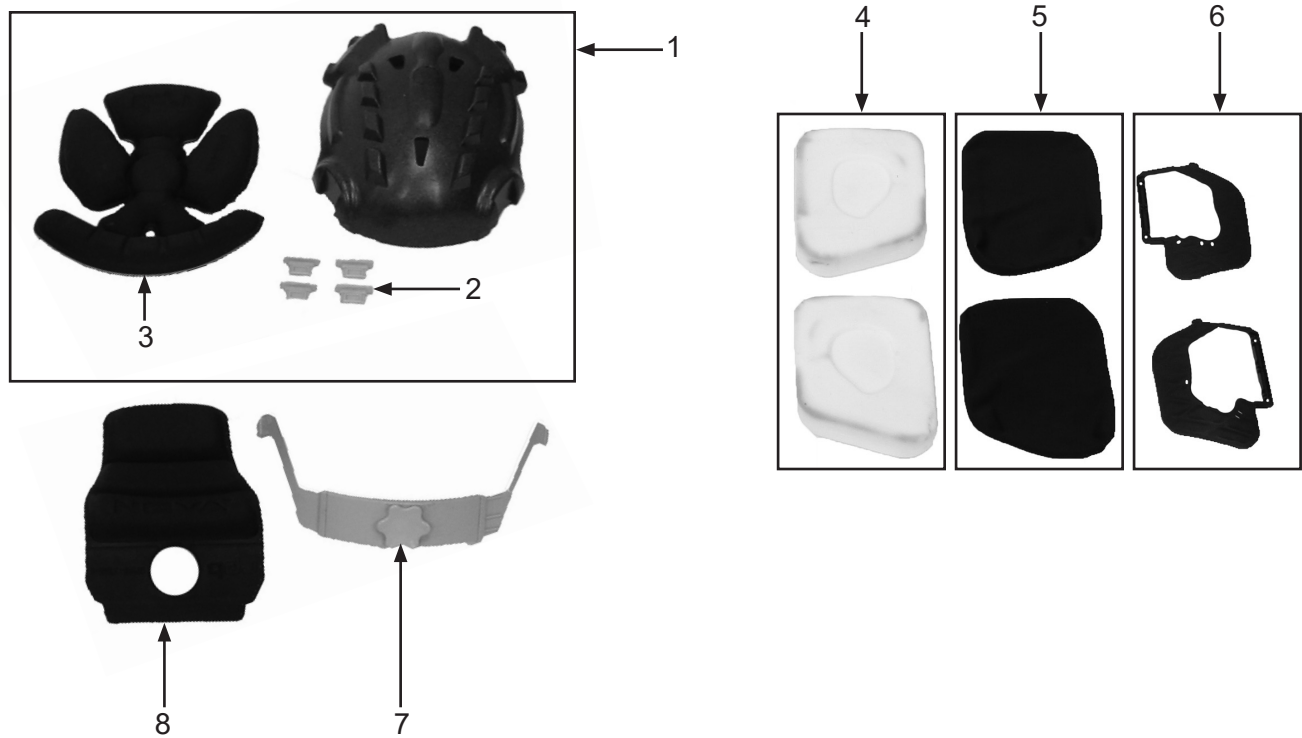

PART NUMBERS & SCHEMATICS GUIDE

Figure 1: RPB® Nova 3™ Abrasive Blasting Respirator Internal Padding and Sidewing System

Item #	Part #	Description
Fig. 1		
1	10NV3734	Head Liner Kit Includes Item #'s: 2 and 3
2	10NV37341	Head Liner Clips (<i>Pack of Four</i>)
3	10NV3735	Head Liner Padding
4	10NV3732A10 10NV3732A15 10NV3732A20	Side Padding (<i>Small</i>) Side Padding (<i>Medium</i>) Side Padding (<i>Large</i>)
5	10NV3733	Left and Right Side Padding Covers
6	10NV3731	Left and Right Side Padding Frames
7	10NV07900	Adjustable Head Support
8	10NV37351	Neck Pad