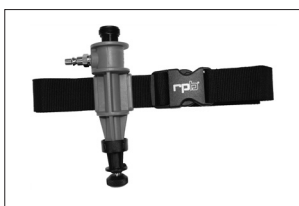

Part Numbers	CLIMATE CONTROL DEVICES	
	Description	
10NV400001	Cool Tube	
10NV400020	Hot Tube	
10NV03501	C40 Climate Control Device – Hot/Cold	

10NV400001