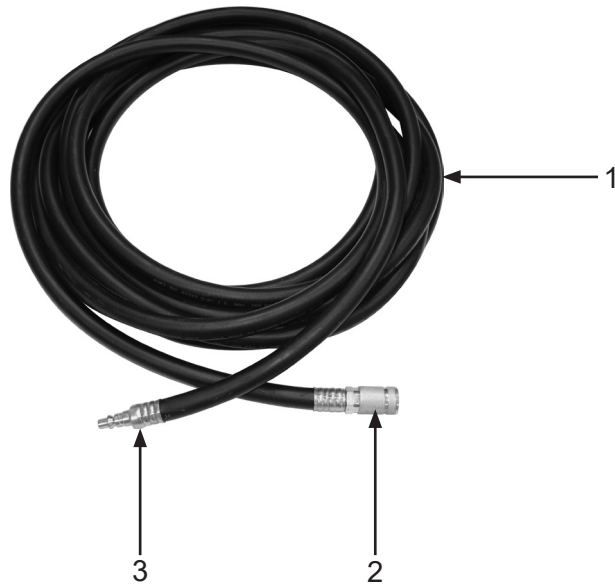

PART NUMBERS & SCHEMATICS GUIDE

Figure 3: Breathing Line

Item #	Part #	Description
Fig. 3		
1	10NV2028 10NV2029	3/8" I.D x 25' Black Breathing Line 3/8" I.D x 50' Black Breathing Line
2	10NV2025	Quick-Disconnect Coupling
3	10NV2024	Quick-Disconnect Tail