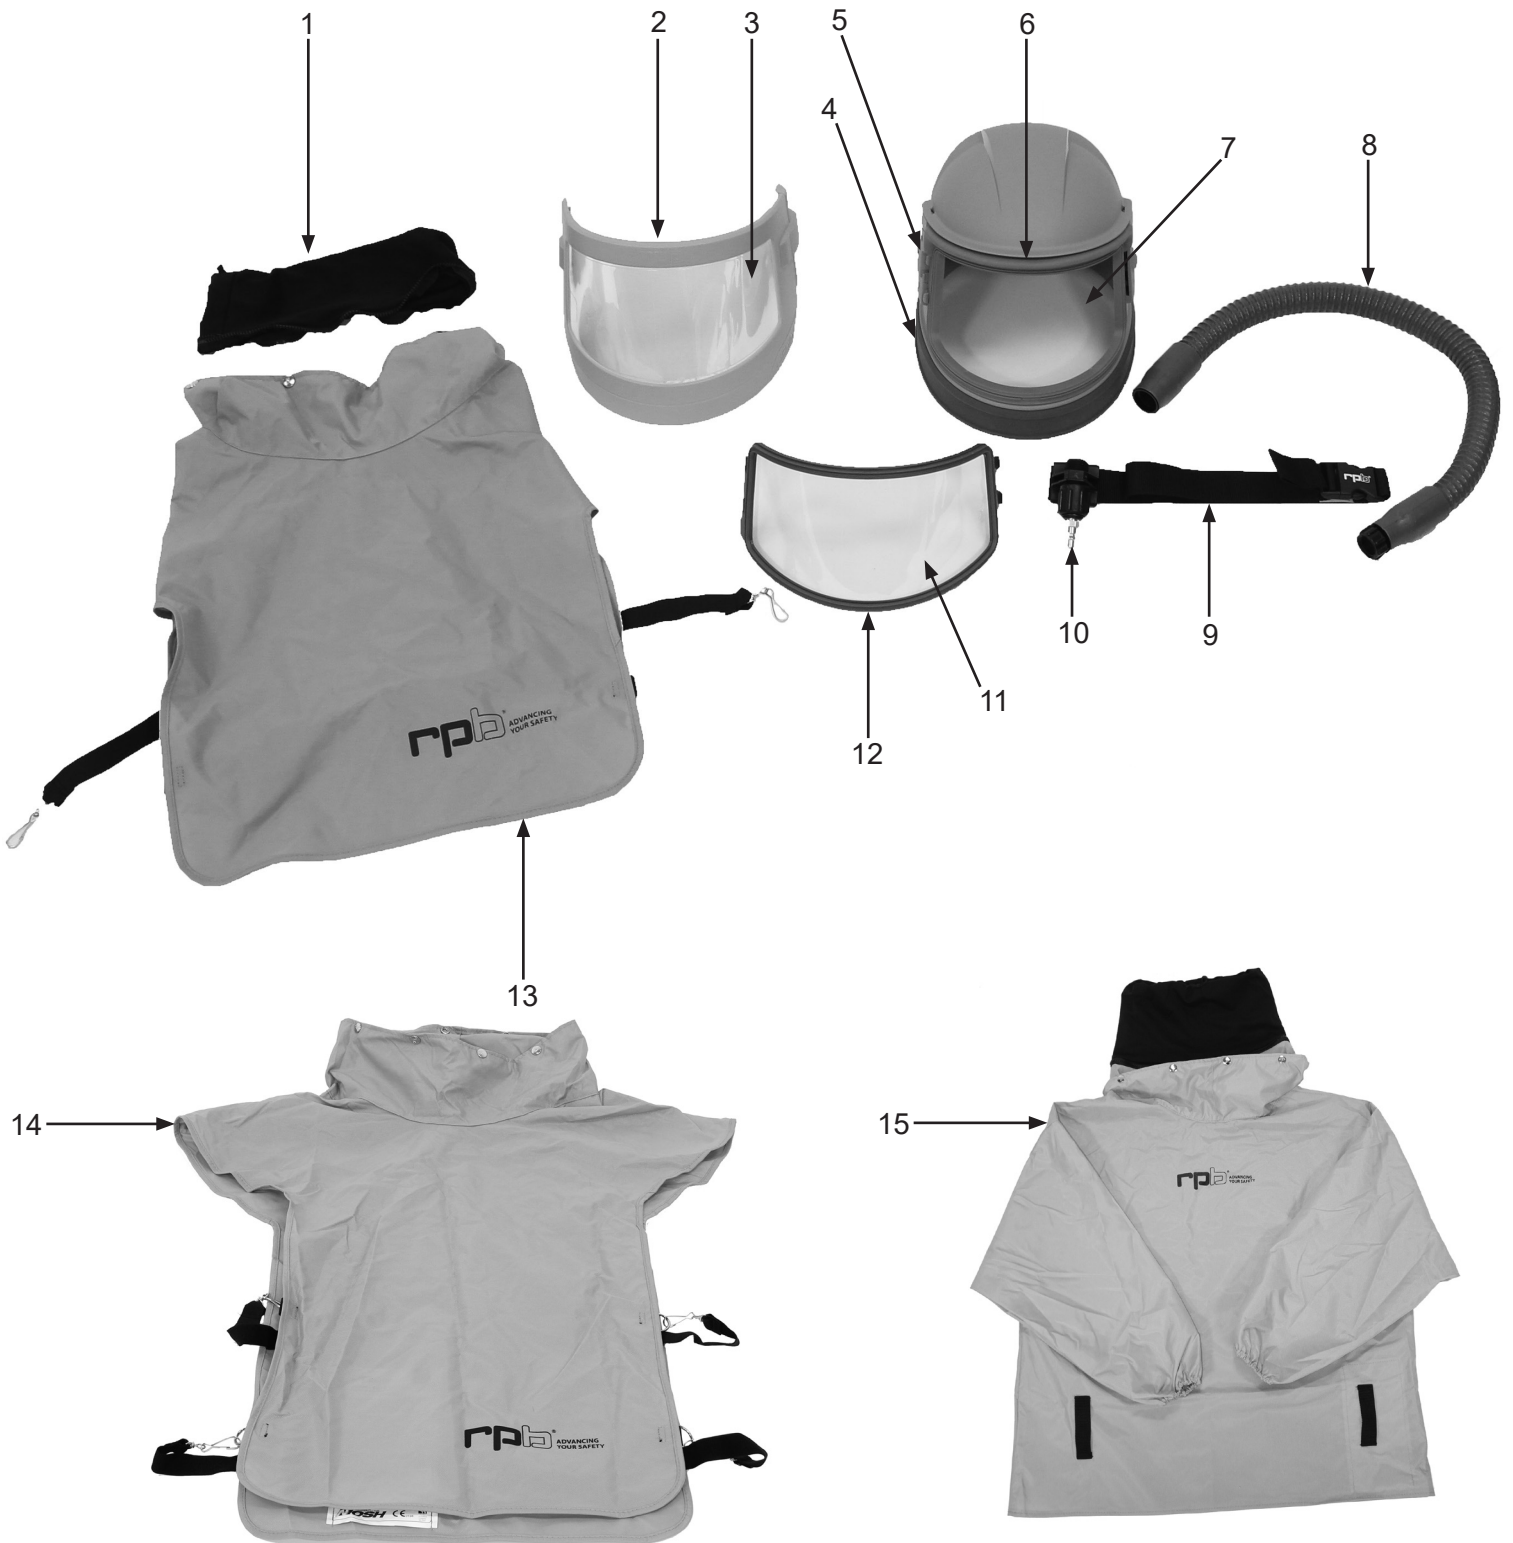

PART NUMBERS & SCHEMATICS GUIDE

RPB® Nova 3™ Abrasive Blasting Respirator External Assembly

Item #	Part #	Description
Fig. 2		
1	10NV2012	Inner Bib
2	10NV3726	Visor Kit <i>Includes: Visor with Hinge Pin and Latch, and Hinge Lock</i>
3	10NV3725	Tear-off Lens
4	10NV3759	Cape Cover Band
5	10NV37278	Mount Kit <i>Includes: Latch Mount, Hinge Mount, and Covers</i>
6	10NV3721	Inner Gasket
7	10NV3722	Inner Lens
8	10NV2021B	Breathing Tube
9	10NV2022	Belt with Buckles
10	10NV2016	Flow Control Valve Assembly <i>Includes Item #9</i>
11	10NV3724	Outer Lens
12	10NV3723	Inner Lens Frame
13	10NV3750	28" Nylon Cape
—	10NV3752	28" Leather Cape (<i>Not Shown</i>)
14	10NV3751	38" Nylon Cape
—	10NV3753	38" Leather Cape (<i>Not Shown</i>)
15	10NV3754	Blast Jacket – X-Large
—	10NV3755	Blast Jacket – XX-Large (<i>Not Shown</i>)

PART NUMBERS & SCHEMATICS GUIDE

Figure 2: RPB® Nova 3™ Abrasive Blasting Respirator External Assembly