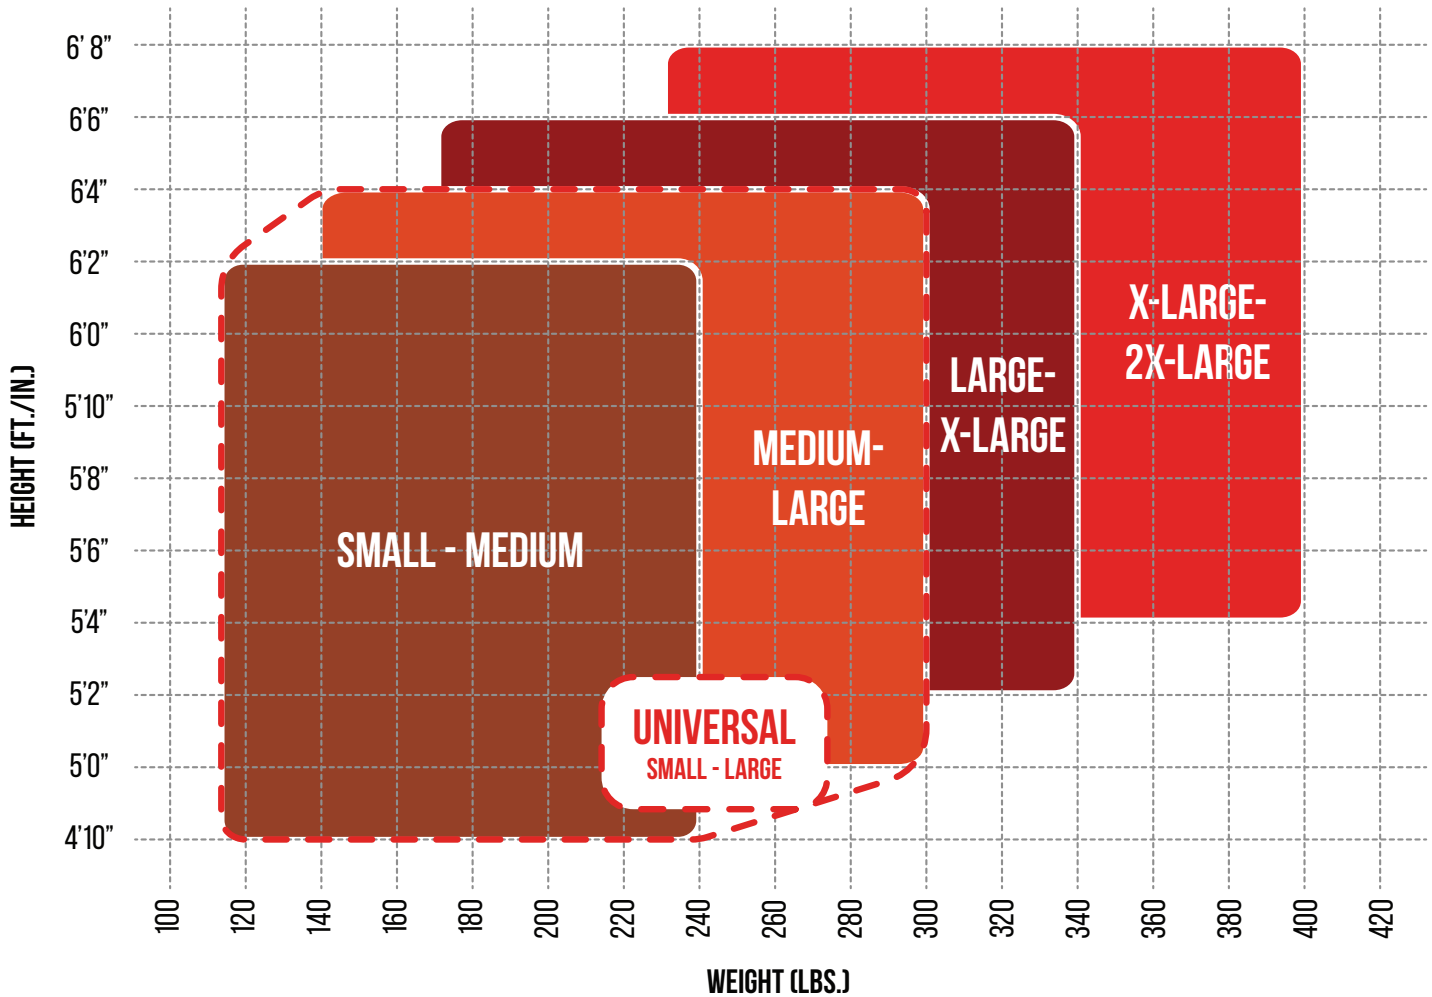

HARNESSES SIZING CHART

BELT & LEG STRAP SIZING

Harness Size	Belt Size Waist Circumference (in.)	Leg Straps Leg Circumference (in.)
Small - Medium	*Belt not provided in this size	24 - 37
Medium - Large	*Belt not provided in this size	24 - 39
Universal (Small - Large)	33 - 46	27 - 42
Large - X-Large	33 - 49	27 - 43
X-Large - 2X-Large	33 - 50	27 - 45