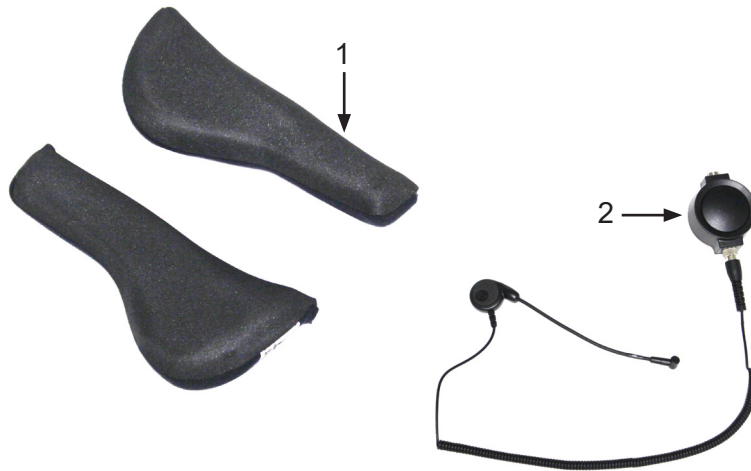

OPTIONAL ACCESSORIES

Figure 3: RPB® Nova Talk™ Radio – Non-Intrinsically Safe – For Use with Nova 2000™ Hood

Item #	Part #	Description
Fig. 3		
—	10NV09900	RPB® Nova Talk™ Radio – Non-Intrinsically Safe – For Use with Nova 2000™ Hood <i>(Includes Item #'s: 1 and 2)</i>
1	10NV09812	Foam Pads without Head Set
2	10NV09913	Push To Talk Button – Non-Intrinsically Safe

Connector Cable not included. See pages 12-13 for cable options.