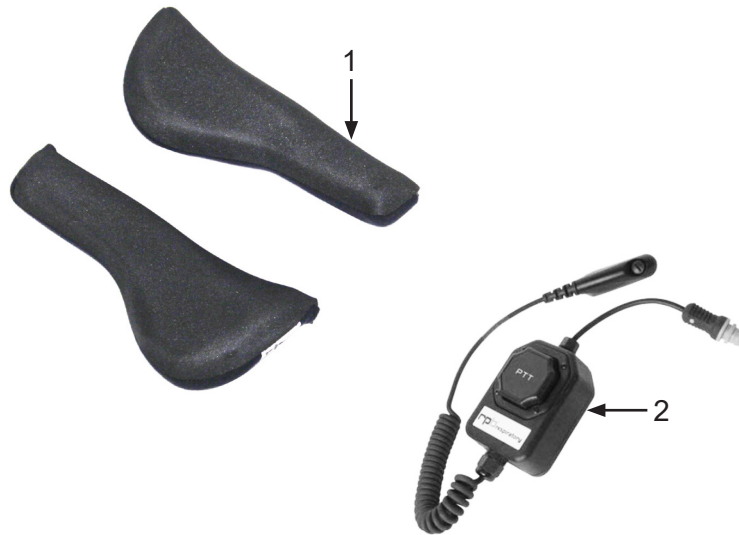

## OPTIONAL ACCESSORIES

**Figure 3: RPB® Nova Talk™ Radio – Non-Intrinsically Safe – For Use with Nova 2000™ Hood**

Item #	Part #	Description
<b>Fig. 3</b>		
—	10NV09900	<b>RPB® Nova Talk™ Radio – Non-Intrinsically Safe – For Use with Nova 2000™ Hood</b> <i>(Includes Item #'s: 1 and 2)</i>
1	10NV09812	Foam Pads without Head Set
2	10NV09913	Push To Talk Button – Non-Intrinsically Safe

*Connector Cable not included. See pages 12-13 for cable options.*

**Figure 4: RPB® Nova Talk™ Radio – Intrinsically Safe – For Use with Nova 2000™ Hood**

Item #	Part #	Description
<b>Fig. 4</b>		
—	10NV09800	<b>RPB® Nova Talk™ Radio – Intrinsically Safe – For Use with Nova 2000™ Hood</b> <i>(Includes Item #'s: 1 and 2)</i>
1	10NV09812	Foam Pads without Head Set
2	10NV09813	Push To Talk Button – Intrinsically Safe