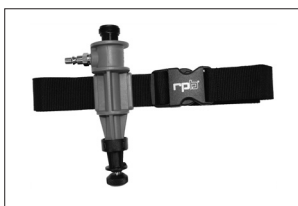

10NV400001